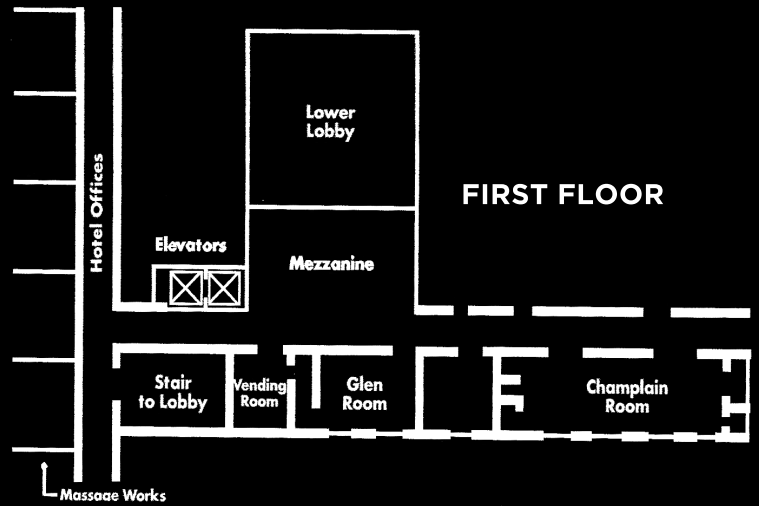

THE QUEENSBURY

MEETING & CONVENTION FACILITIES AVAILABLE

ROOM SIZES & SPECS

Driving Distances

45 minutes North of Albany
 4 hours North of NYC
 4 hours West of Boston, MA
 3 hours South of Montreal

ROOM	CHAMPLAIN ROOM	GLEN ROOM	BOARDROOM	WASHINGTON ROOM	SARATOGA ROOM	WARREN ROOM	GOLD ROOM	BALLROOM	ADIRONDACK EAST	ADIRONDACK WEST	ADIRONDACK ROOM	ALBANY ROOM	RIDGE ROOM	HUDSON ROOM
THEATER	55	25	35	12	25	90	50	325	150	150	300	70	20	25
CLASSROOM	24	16	16	8	12	48	30	150	52	52	112	40	12	16
CONFERENCE	30	24	20	12	20	38	30	N/A	36	36	N/A	30	12	24
U-SHAPE	N/A	12	24	N/A	20	30	N/A	50	36	36	50	20	N/A	12
BANQUET/ ROUNDS	40	24	24	12	24	60	100	240	90	90	180	50	12	24
HOLLOW SQUARE	N/A	16	28	N/A	20	32	N/A	50	36	36	50	30	N/A	16
DIMENSIONS	47'x14'	24'x14'	31'x19'	14'x12'	25'x14'	43'x22'	52'x34'	66'x38'	28'x40'	28'x40'	56'x40'	29'x28'	20'x12'	23'x14'
SQUARE FEET	658	336	589	168	350	946	1768	2508	1120	1120	2240	812	240	322
CEILING	8'	8'	9'	11'	11'	11'	12'	12'	13'	13'	13'	9'	8'	8'